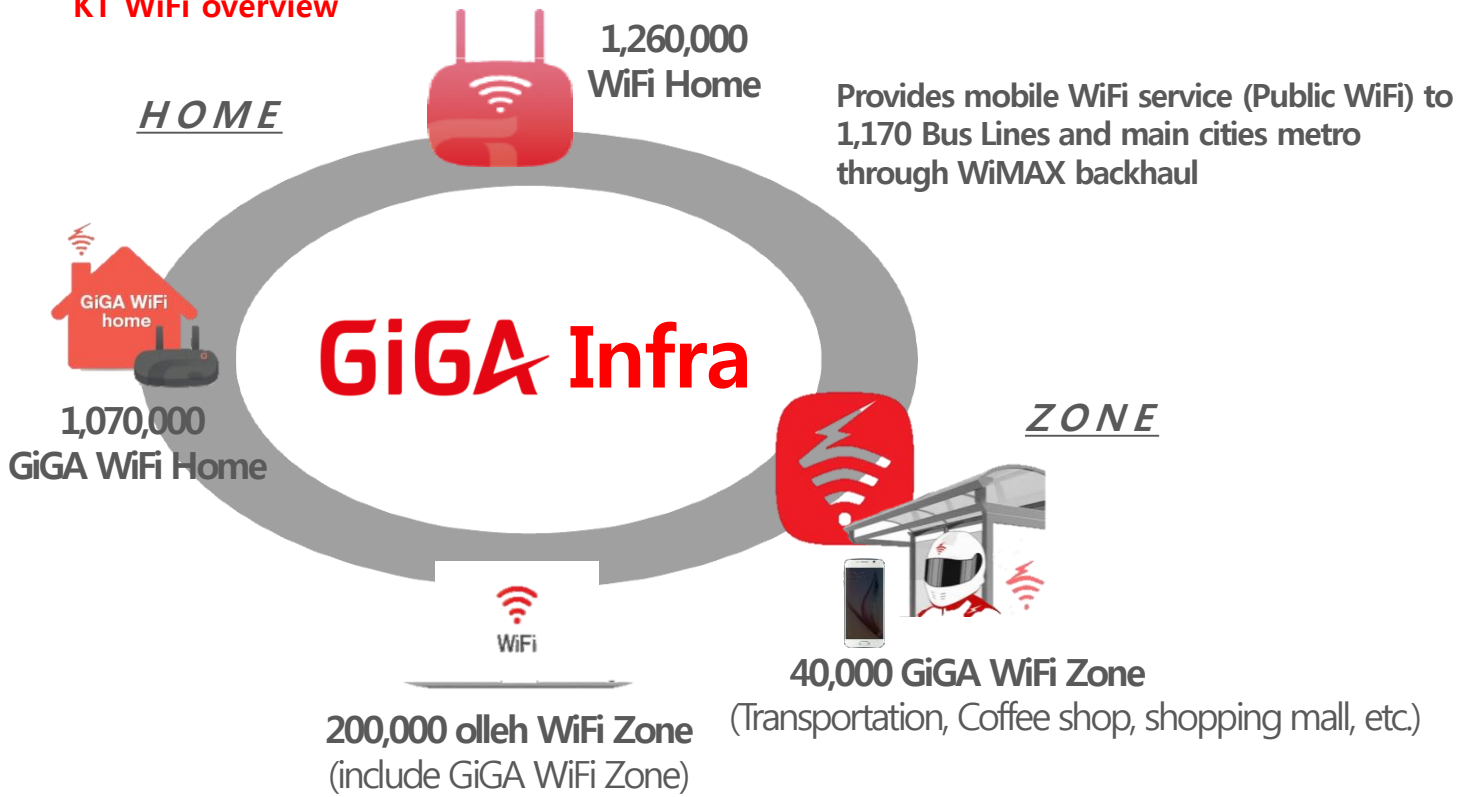

# GiGA WiFi

The Fastest Wireless Speed Connection

# What is GiGA WiFi?

The fastest premium WiFi service supporting data speed up to Gbps by combining the advanced WiFi technology

## KT WiFi overview